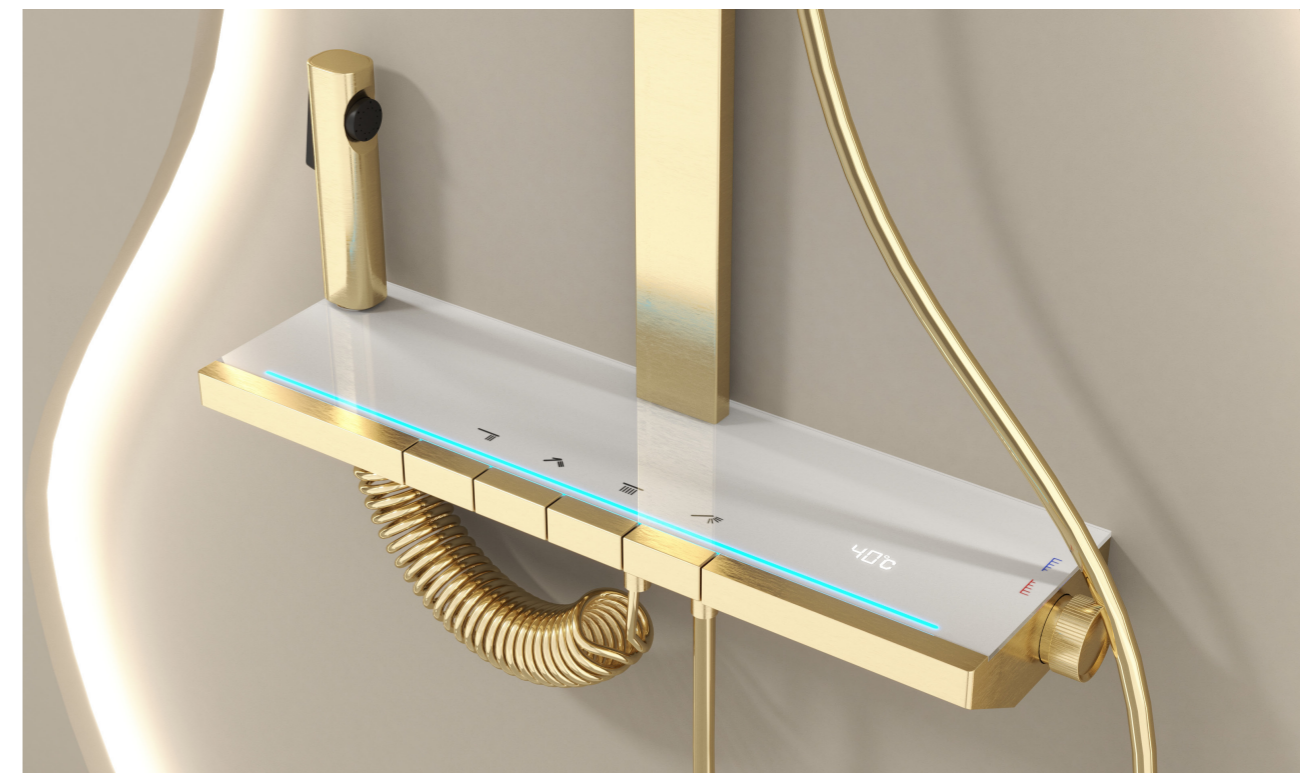

Z6-GG
豪华淋浴 shower set
枪灰 gun grey

Z6-W
豪华淋浴 shower set
哑白 white

Z6-MB
豪华淋浴 shower set
哑黑 matte black

Z6
豪华淋浴 shower set
铬色 chrome

设计无与伦比，外观引人注目，水流别致迷人。我们的花洒的设计蕴含对水的崇高敬意，能够为您的身体、精神和浴室空间增添别样光彩，令沐浴体验更加奢华舒适。

Unparalleled design, eye-catching appearance, unique and charming water flow. The design of our shower contains a high respect for water, which can add a different luster to your body, spirit and bathroom space, and make the bathing experience more luxurious and comfortable.

G3-CW
面盆龙头 basin mixer
奶白 cream white

G3
面盆龙头 basin mixer
铬色 chrome

DIGITAL DISPLAY SHOWER 智能数显豪华淋浴

带水温数字显示屏，淋浴时的水温可实时观看，方便调整到适宜温度，告别传统以身试温的淋浴体验。

Equipped with a water temperature digital display screen, the water temperature during showering can be viewed in real-time, making it easy to adjust to the appropriate temperature, farewell to the traditional shower experience of experiencing warmth through personal experimentation.

- **创新 3+2 手持**
Innovation 3+2 handheld
- **实时数显**
Real time digital display
- **恒温阀芯**
thermostatic cartridge
- **隐藏下出水**
Hide the water

钢化玻璃台面，不藏水渍，轻擦即可光亮如初，耐磨耐腐蚀，彰显品质格调。加宽加长设计，满足更多置物需求，随心放置洗浴用品。

Tempered glass countertop, no water stains, can be polished lightly to maintain its original brightness, wear-resistant and corrosion-resistant, highlighting the quality style. Widening and lengthening design to meet more storage needs, allowing for easy placement of bathing supplies.