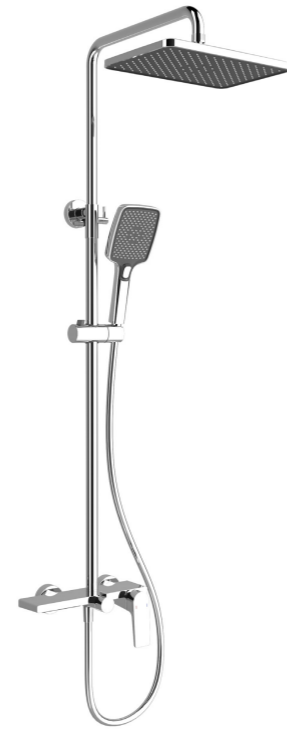

生产工序：
试水组装 >

ATMOSPHERE LIGHT 温馨氛围灯，淋浴格调拉满

TEMPERATURE REGULATION
180° 温度调节

Z8-GG
豪华淋浴 shower set
枪灰 gun grey

Z8-CW
豪华淋浴 shower set
奶白 cream white

不需要很多雕刻，艺术只是为了创造和表达生活。影响力的视觉体现和简单的时尚线条的氛围，硬和软的完美铸造，如月光般的时尚肌理和精致的精湛工艺，是一个真正的诠释“所有艺术精品”

Z6-GG
豪华淋浴 shower set
枪灰 gun grey

Z6-W
豪华淋浴 shower set
哑白 white

Z6-MB
豪华淋浴 shower set
哑黑 matte black

Z6
豪华淋浴 shower set
铬色 chrome

设计无与伦比，外观引人注目，水流别致迷人。我们的花洒的设计蕴含对水的崇高敬意，能够为您的身体、精神和浴室空间增添别样光彩，令沐浴体验更加奢华舒适。

Unparalleled design, eye-catching appearance, unique and charming water flow. The design of our shower contains a high respect for water, which can add a different luster to your body, spirit and bathroom space, and make the bathing experience more luxurious and comfortable.