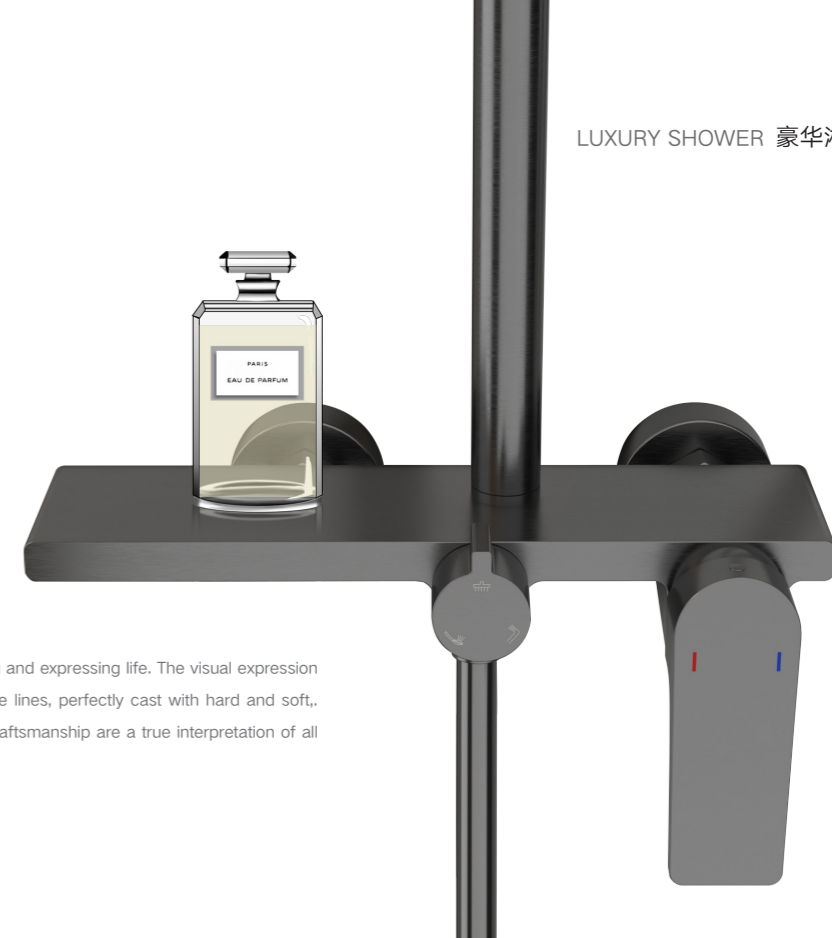

生产工序：
试水组装 >

ATMOSPHERE LIGHT 温馨氛围灯，淋浴格调拉满

TEMPERATURE REGULATION
180° 温度调节

Z8-GG
豪华淋浴 shower set
枪灰 gun grey

Z8-CW
豪华淋浴 shower set
奶白 cream white

不需要很多雕刻，艺术只是为了创造和表达生活。影响力的视觉体现和简单的时尚线条的氛围，硬和软的完美铸造，如月光般的时尚肌理和精致的精湛工艺，是一个真正的诠释“所有艺术精品”

Z6-GG
豪华淋浴 shower set
枪灰 gun grey

Z6-W
豪华淋浴 shower set
哑白 white

Z6-MB
豪华淋浴 shower set
哑黑 matte black

Z6
豪华淋浴 shower set
铬色 chrome

设计无与伦比，外观引人注目，水流别致迷人。我们的花洒的设计蕴含对水的崇高敬意，能够为您的身体、精神和浴室空间增添别样光彩，令沐浴体验更加奢华舒适。

Unparalleled design, eye-catching appearance, unique and charming water flow. The design of our shower contains a high respect for water, which can add a different luster to your body, spirit and bathroom space, and make the bathing experience more luxurious and comfortable.