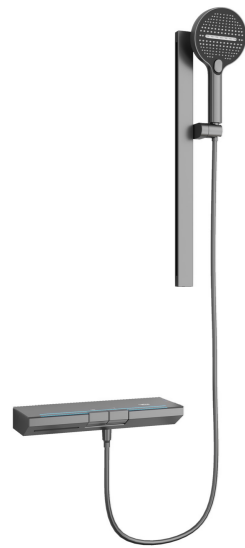

Z5-GG
简易花洒 shower set
枪灰 gun grey