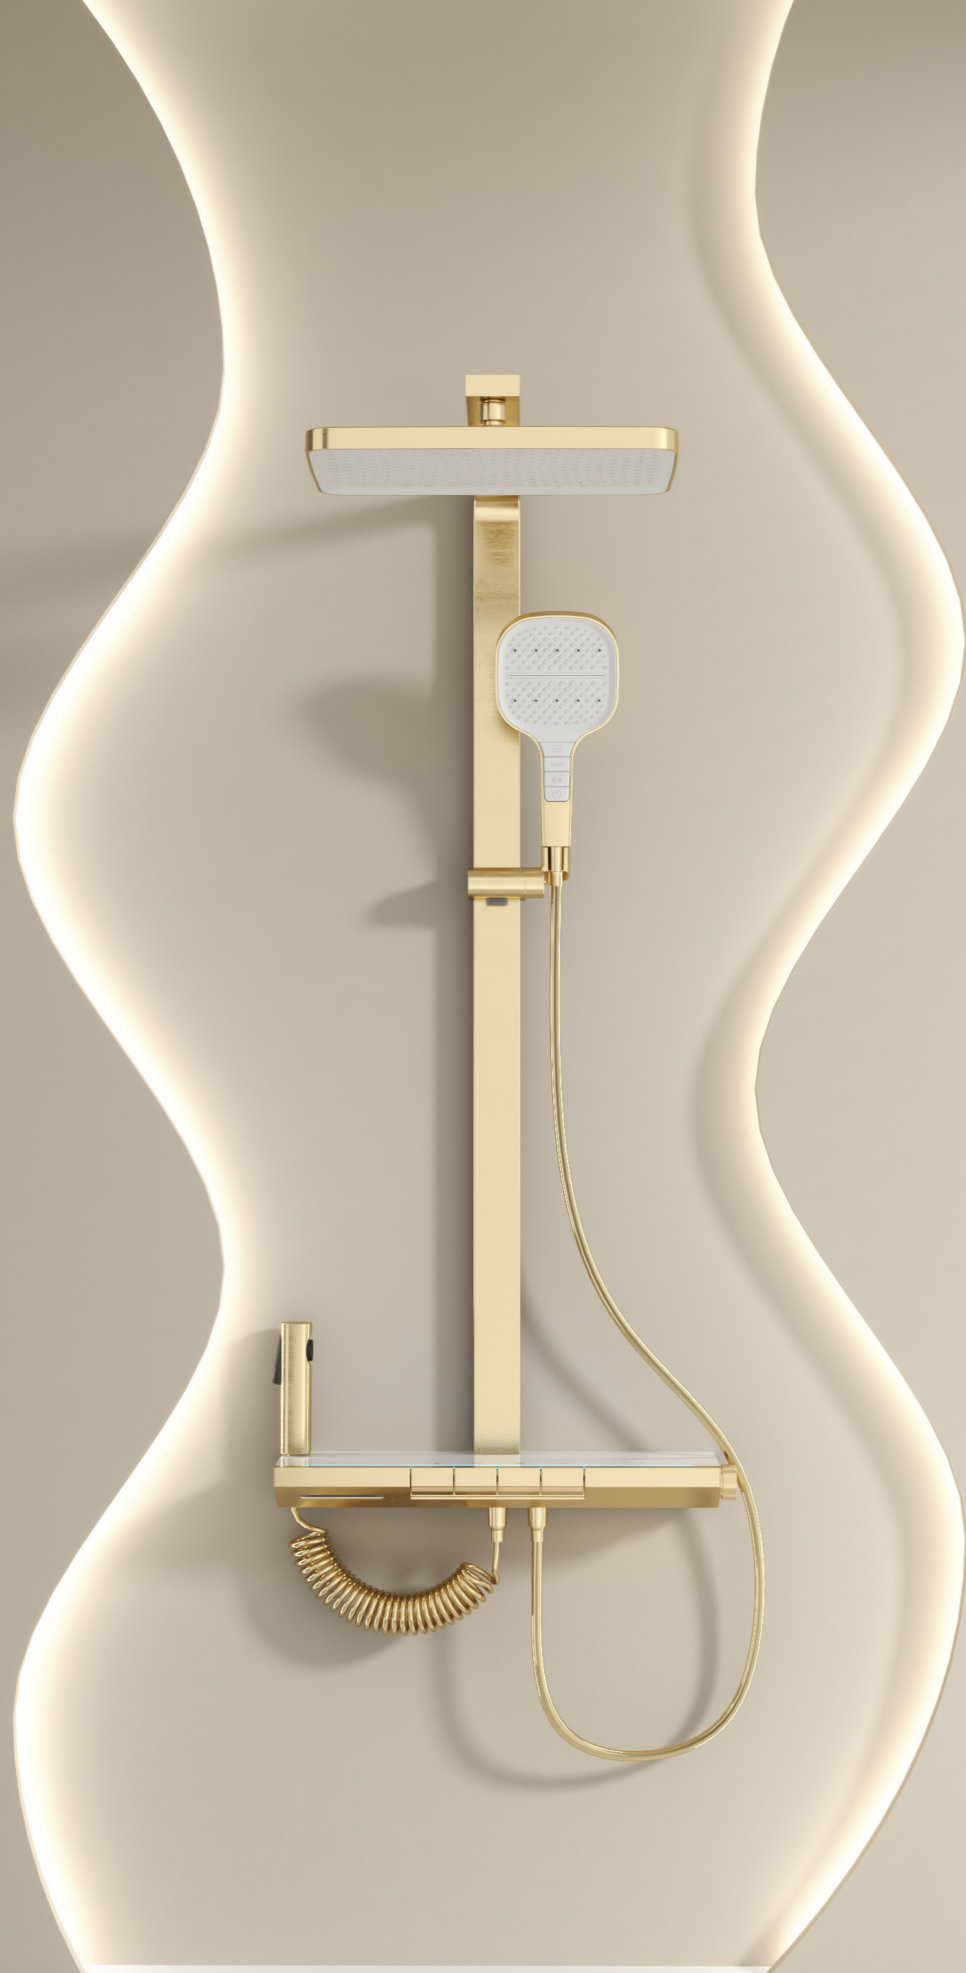

Z6-GG
豪华淋浴 shower set
枪灰 gun grey

Z6-W
豪华淋浴 shower set
哑白 white

Z6-MB
豪华淋浴 shower set
哑黑 matte black

Z6
豪华淋浴 shower set
铬色 chrome

设计无与伦比，外观引人注目，水流别致迷人。我们的花洒的设计蕴含对水的崇高敬意，能够为您的身体、精神和浴室空间增添别样光彩，令沐浴体验更加奢华舒适。

Unparalleled design, eye-catching appearance, unique and charming water flow. The design of our shower contains a high respect for water, which can add a different luster to your body, spirit and bathroom space, and make the bathing experience more luxurious and comfortable.

Z7-GG
简易花洒 shower set
枪灰 gun grey

Z7-W
简易花洒 shower set
哑白 white

Z7-MB
简易花洒 shower set
哑黑 matte black

Z7
简易花洒 shower set
铬色 chrome

G3-GG
面盆龙头 basin mixer
枪灰 gun grey

G3-BG
面盆龙头 basin mixer
拉丝金 brushed gold

G3-MB
面盆龙头 basin mixer
哑黑 matte black

G3-CW
面盆龙头 basin mixer
奶白 cream white

G3
面盆龙头 basin mixer
铬色 chrome

DIGITAL DISPLAY SHOWER 智能数显豪华淋浴

带水温数字显示屏，淋浴时的水温可实时观看，方便调整到适宜温度，告别传统以身试温的淋浴体验。

Equipped with a water temperature digital display screen, the water temperature during showering can be viewed in real-time, making it easy to adjust to the appropriate temperature, farewell to the traditional shower experience of experiencing warmth through personal experimentation.